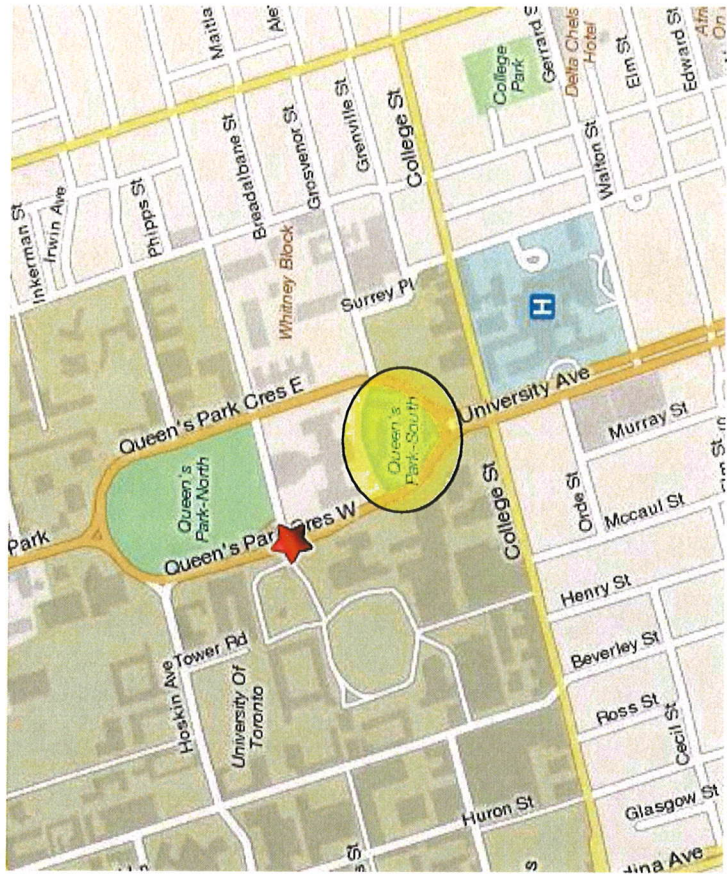

Date	Time	Session	Location	Speaker
Thurs 1 <sup>st</sup>	10:00—4:00	REGISTRATION		
	12:30pm	DOORS OPEN		
	2:00—5:00	Session A	Main Auditorium	Freshwind Band Jon Schunker
	5:00—6:00	FRESHROCK	Firehall	Mike Cole
	6:00—7:00			Becky Mansfield
	7:00—11:00	Session B	Main Auditorium	Leeland Bobby Conner
Fri 2 <sup>nd</sup>	9:00—4:00	REGISTRATION		
	9:00am	DOORS OPEN		
	10:00-12:00	Session C	Main Auditorium	Freshwind Band Ben Kennedy
	10:45—12:00	Leader's Track	Upper Rooms	Andrew and Sarah Gazaneo
	12:45—1:30	FRESHROCK	Firehall	Amy Ryan & Amy Eades
	1:30—2:00	Worship	Main Auditorium	Jessica Verner
	2:00-2:45	Workshops	Upper Rooms	Freshwind Band Faytene Kryskow
	2:45-5:00		Main Auditorium	Carlos Rodriguez
	5:00—6:00	FRESHROCK	Overflow Rooms	Bobby Conner
	6:00—7:00		Firehall	Marcel Preston Band Jessica Seachrist
7:00—11:00	Session D	Main Auditorium	Leeland Bobby Conner	
Sat 3 <sup>rd</sup>	9:00—12:00	REGISTRATION		
	9:00am	DOORS OPEN		
	10:00—12:00	Session E	Main Auditorium	Leeland Carlos Rodriguez
	10:45—12:00	Leader's Track	Upper Rooms	Jon Schunker and Steve Long
	12:30—5:00	OUTREACH AT QUEEN'S PARK		
	5:00—6:00	FRESHROCK	Firehall	Benjamin Jackson Jessica Verner
	6:00—7:00			Freshwind Band
	7:00—11:00	Session F	Main Auditorium	Ben Kennedy

**Directions to Queen's Park Outreach**

- Turn RIGHT out of TACF Parking Lot
- Turn LEFT onto FARNBORO DR
- Turn RIGHT to Merge onto Highway 27 SOUTH
- Continue onto Highway 427 SOUTH Collectors
- Continue onto Highway 427 SOUTH
- Merge left onto Gardiner Expressway

Exit onto York Street

Continue NORTH on York Street until Front Street

At Front Street make slight left to continue on University Ave

Continue NORTH on University Ave until you reach Queens Park

The Outreach will be held in SOUTH Queen's Park

NOTE: FREE PARKING IS NOT AVAILABLE AT OUTREACH